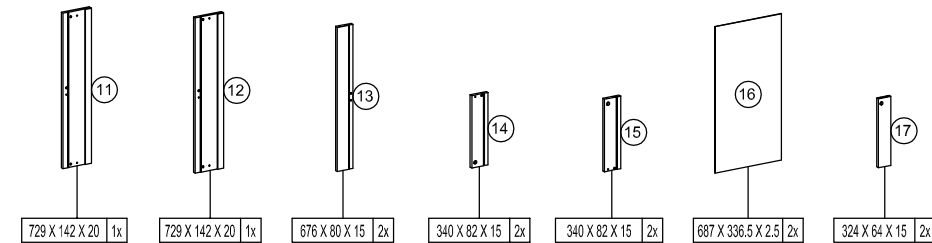

AV Supply Group (AVS) intends to make this manual accurate and complete. However, AVS makes no claim that the information contained herein covers all details, conditions, or variations. Nor does it provide for every possible contingency in connection with the installation or use of this product. The information contained in this document is subject to change without notice or obligation of any kind. AVS makes no representation of warranty, expressed or implied, regarding the information contained herein. AVS assumes no responsibility for accuracy, completeness or sufficiency of the information contained in this document.