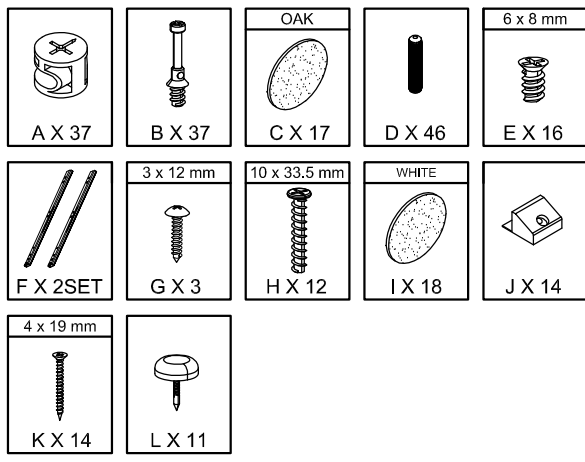

AV Supply Group (AVS) intends to make this manual accurate and complete. However, AVS makes no claim that the information contained herein covers all details, conditions, or variations. Nor does it provide for every possible contingency in connection with the installation or use of this product. The information contained in this document is subject to change without notice or obligation of any kind. AVS makes no representation of warranty, expressed or implied, regarding the information contained herein. AVS assumes no responsibility for accuracy, completeness or sufficiency of the information contained in this document.